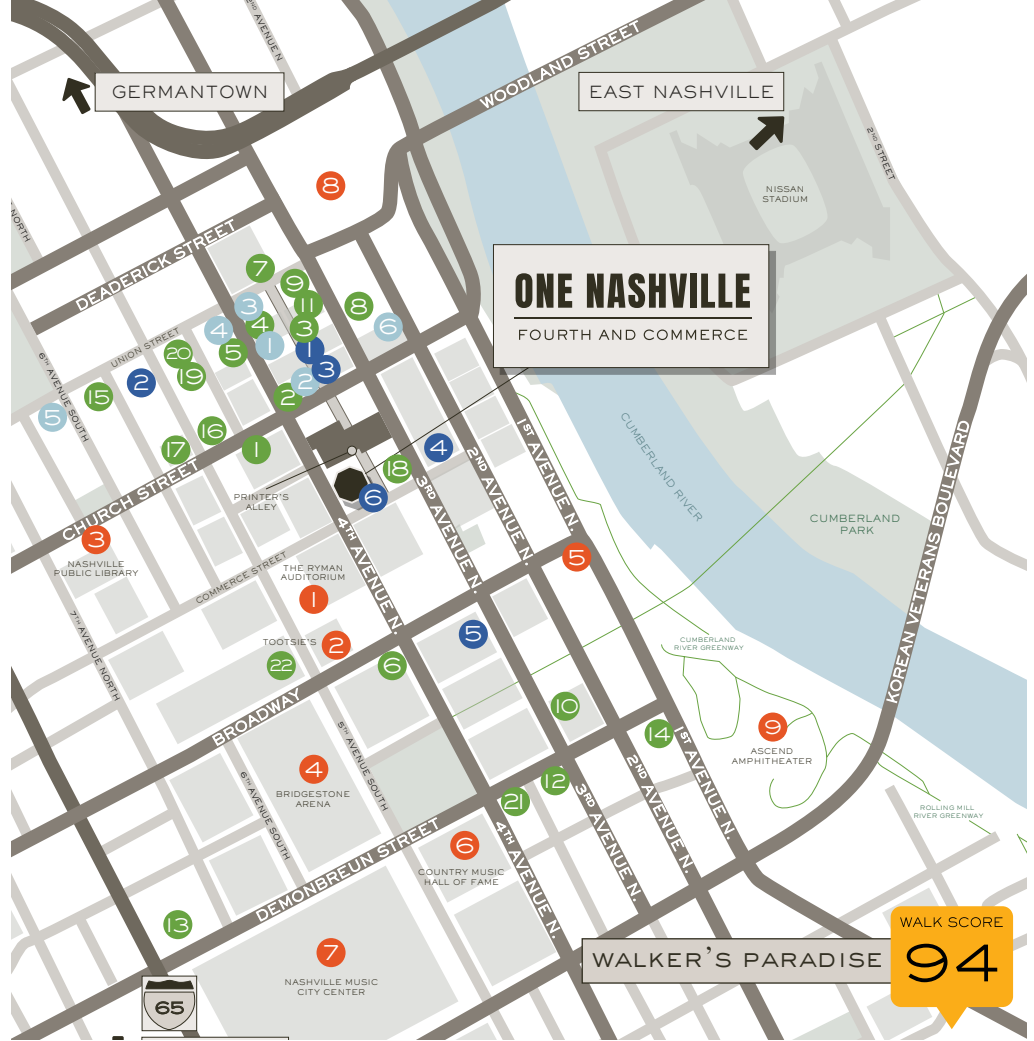

WALK TO MUSIC CITY FAVORITES

100+ RESTAURANTS

10+ HOTELS

180+ LIVE MUSIC
VENUES

*WITHIN A 1 MI RADIUS

DINING + DRINKS

- 1 Deacon's New South
- 2 Rare Bird
- 3 Skull's Rainbow Room
- 4 Rooftop Lounge Bar at The Bobby
- 5 The Arcade (13 restaurants)
- 6 Merchant's
- 7 Jeff Ruby's Steakhouse
- 8 Black Rabbit
- 9 The District Bar & Kitchen
- 10 Cafe Lula (at The Ryman)
- 11 The Southern Steak & Oyster
- 12 Gray & Dudley
- 13 Etch
- 14 Bourbon Steak
- 15 Liberty Common
- 16 Capitol Grille
- 17 Puckett's
- 18 Woolworth on Fifth

COFFEE

- 1 Starbucks
- 2 Frothy Monkey
- 3 Drug Store Coffee
- 4 Another Broken Egg
- 5 Bongo Java
- 6 Elegy Coffee

LODGING

- 1 Dream Nashville
- 2 Noelle
- 3 The Bobby
- 4 The Fairlane
- 5 Hermitage Hotel
- 6 21c Museum Hotel

ENTERTAINMENT

- 1 The Ryman Auditorium
- 2 Tootsie's
- 3 Nashville Public Library
- 4 Bridgestone Arena
- 5 Acme Feed & Seed
- 6 Country Music Hall of Fame
- 7 Nashville Music City Center
- 8 Live on the Green
- 9 Ascend Amphitheater
- + Over 30 Live Music Venues on Broadway and 2nd Avenue